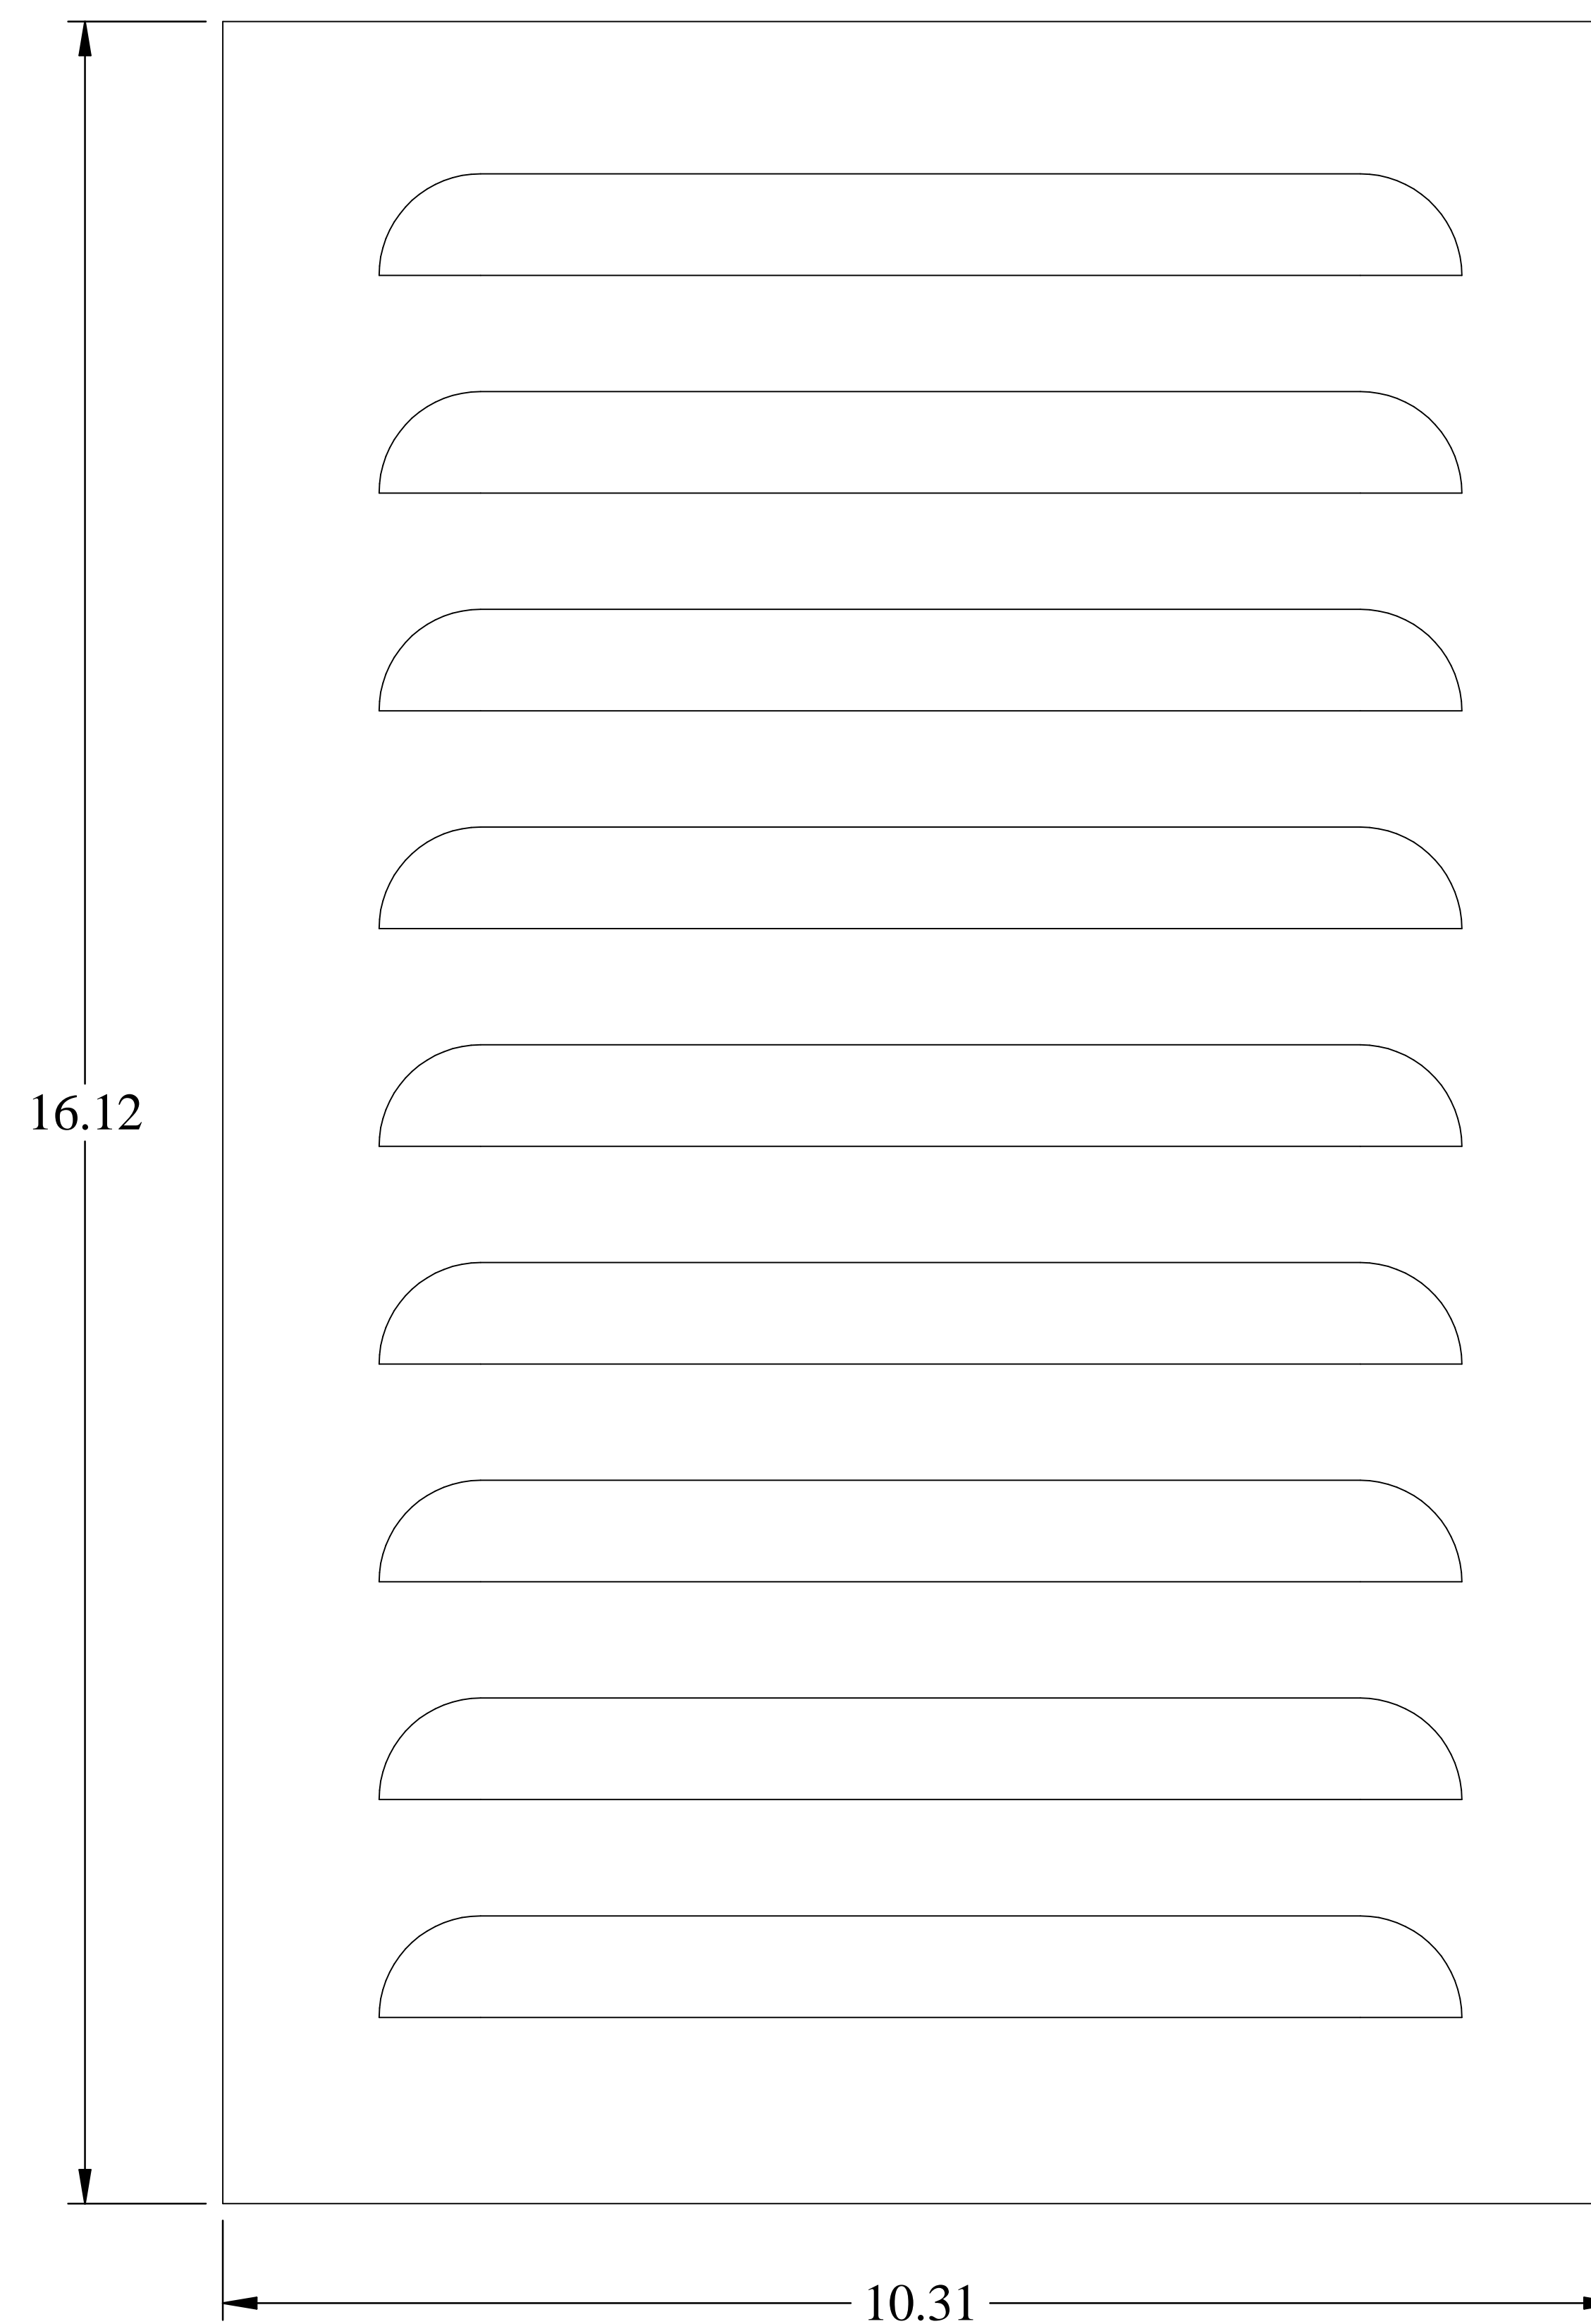

PART No. 1481L3R1510GY

for more information visit
www.hammfg.com

Data subject to change without notice

Isometric drawing Not to Scale

ISOMETRIC VIEW

BACK VIEW

SIDE VIEW

FRONT VIEW